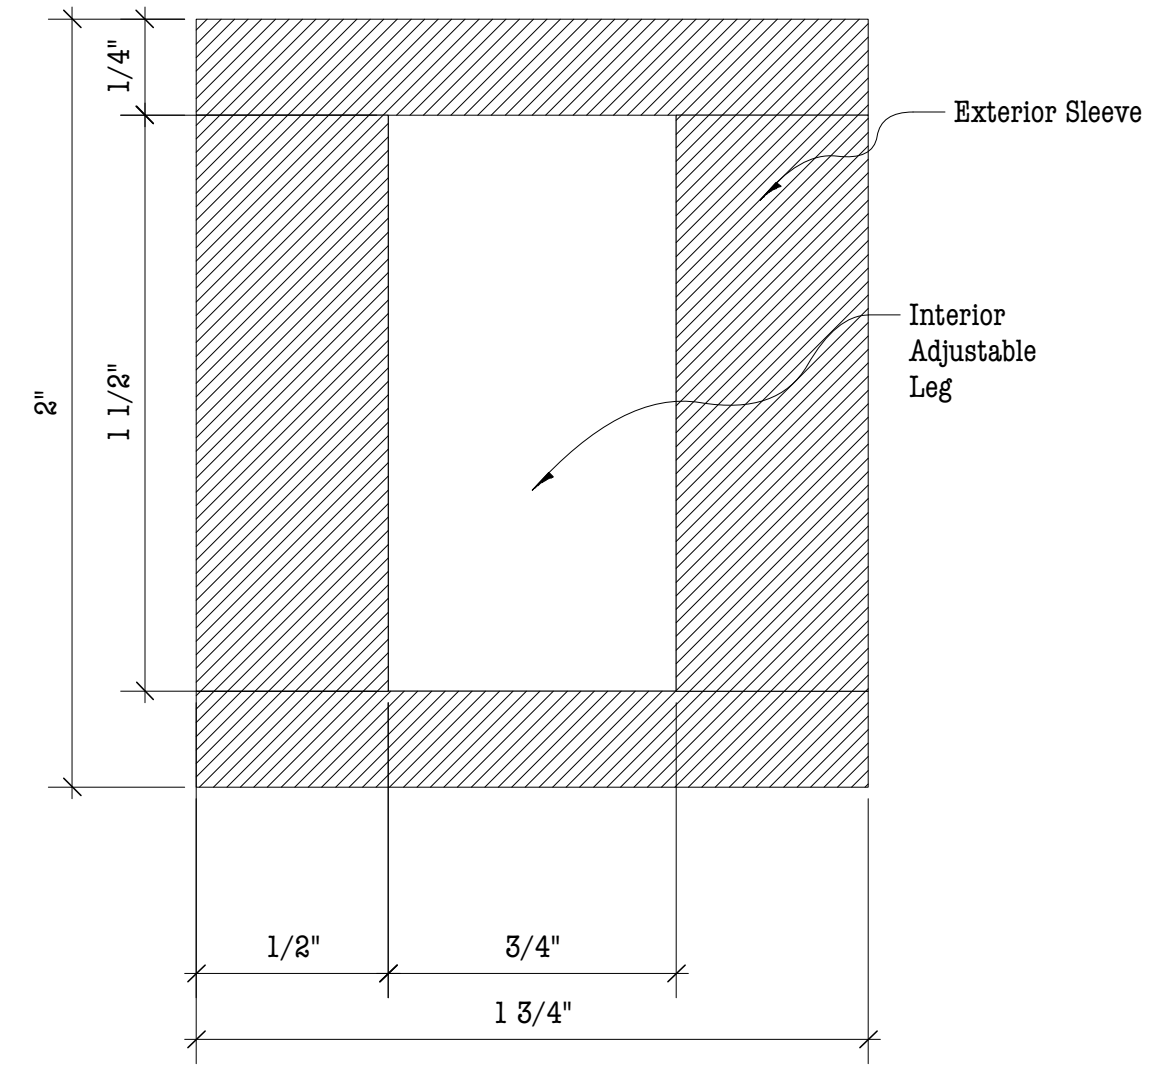

3 Interior of Leg
Scale: 2X