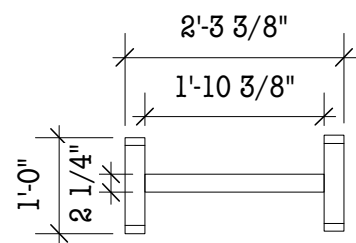

2 Bottom View
Scale: 1/2" = 1'-0"