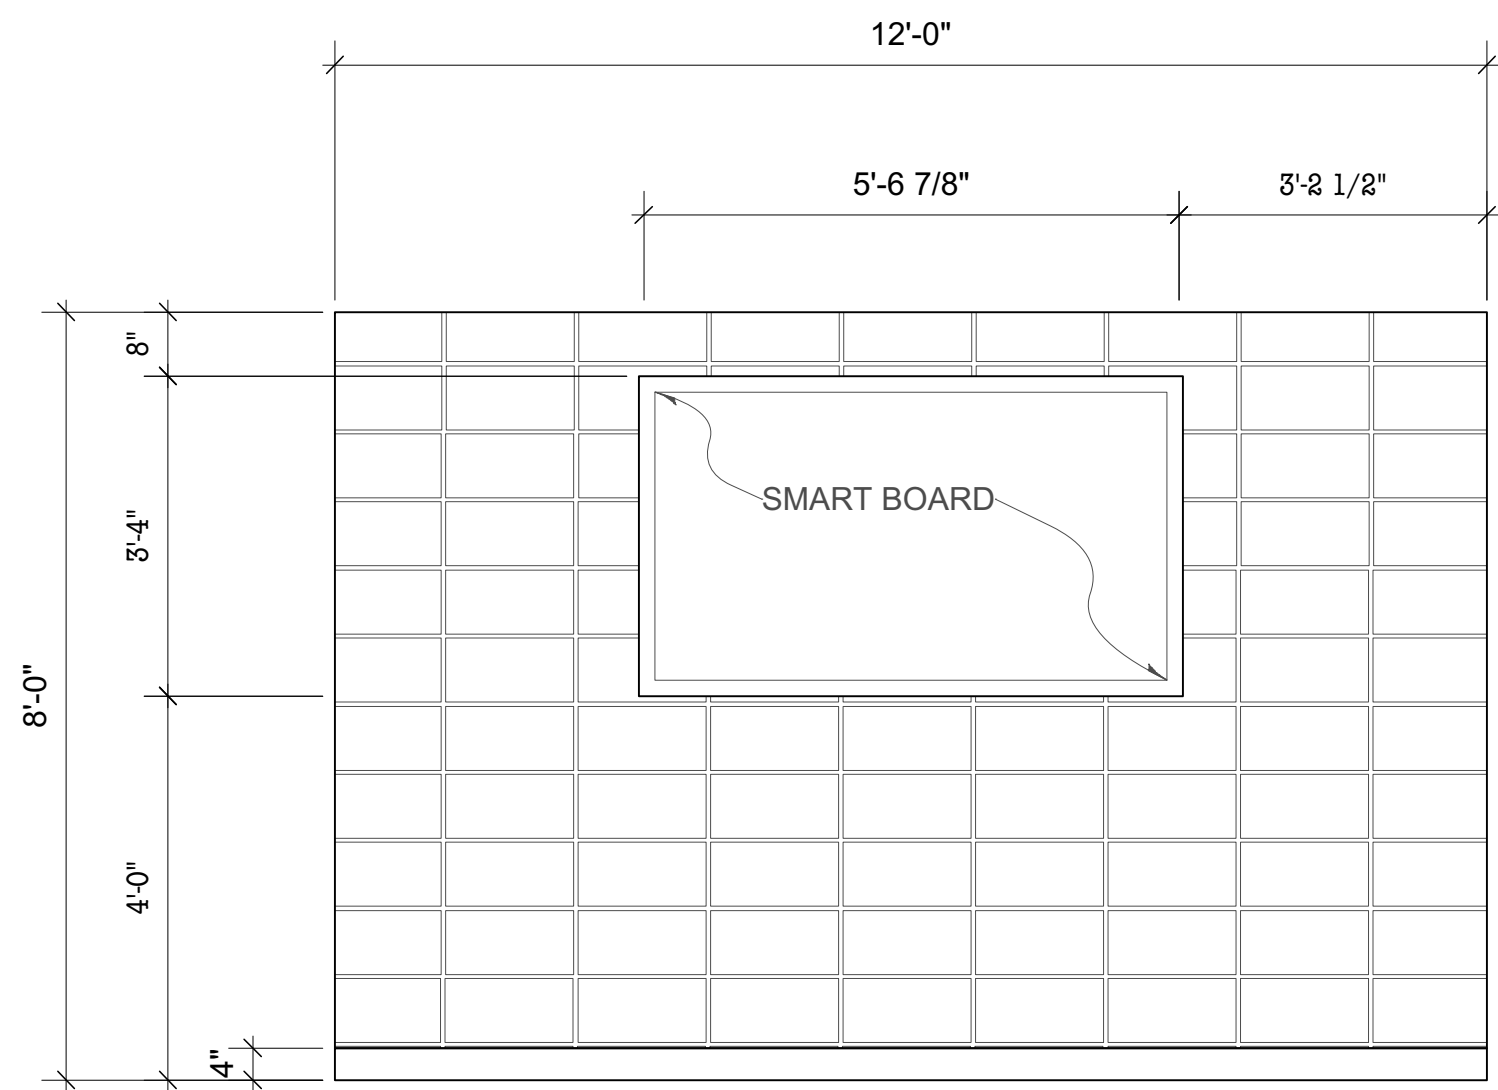

1 BACK WALL  
Scale: 1/2" = 1'-0"

<p><b>Disclaimer</b></p>	<p><b>General Notes</b></p>	<p><b>SPEECH AND DEBATE</b></p>	<p>Scenic Designer <b>GRACE TRUDEAU</b></p>	<p>Plate</p>
<p><small><i>These drawings represent visual concepts and construction suggestions only. The designer is unqualified to determine structural appropriateness of this design and will not assume responsibility for improper rigging, engineering, construction, handling or use of this scenery. All materials and construction must comply with the most stringent applicable federal and local fire and safety codes.</i></small></p>	<p>THERE WILL BE 4 CHAIRS WITH FOLDING DESKS AND ONE DESK ON CASTERS. SMART BOARD WILL NEED TO BE FABRICATED</p>	<p><b>THEATRIX</b></p> <p><b>BACK WALL</b></p> <p>Date: 2/1/19</p> <p>Scale: As Noted</p>	<p>www.gracetrudeau.weebly.com 614-309-1366 trudeau.grace@gmail.com</p> <p>Director: ETHAN GREENLEE</p> <p>Lighting Designer: ADAM ZASTROW</p> <p>Costume Designer: SAMUEL BRANT</p> <p>Sound Designer: EMILY CALLAHAN</p>	<p><b>2</b></p> <p>of 2</p>