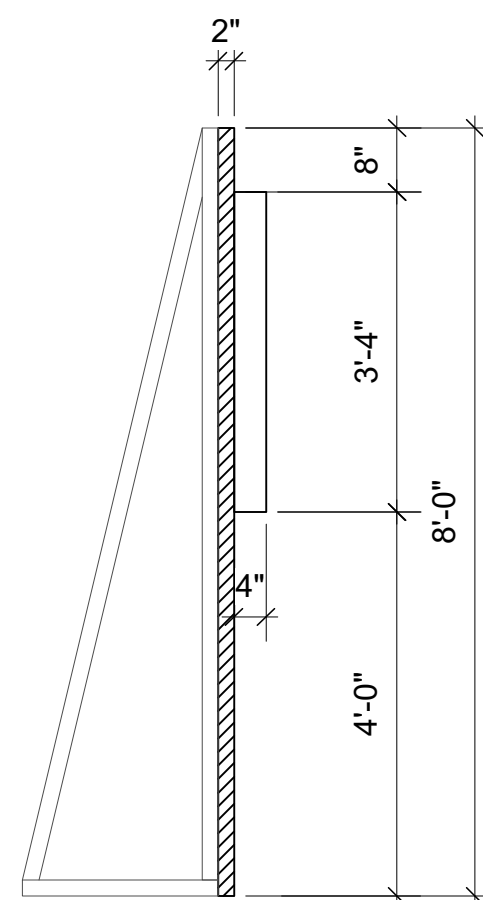

1 BACK WALL  
Scale: 1/2" = 1'-0"

<p><b>Disclaimer</b></p>	<p><b>General Notes</b></p>	<p><b>SPEECH AND DEBATE</b></p>	<p>Scenic Designer <b>GRACE TRUDEAU</b></p>	<p>Plate</p>
<p><small><i>These drawings represent visual concepts and construction suggestions only. The designer is unqualified to determine structural appropriateness of this design and will not assume responsibility for improper rigging, engineering, construction, handling or use of this scenery. All materials and construction must comply with the most stringent applicable federal and local fire and safety codes.</i></small></p>	<p>THERE WILL BE 4 CHAIRS WITH FOLDING DESKS AND ONE DESK ON CASTERS. SMART BOARD WILL NEED TO BE FABRICATED</p>	<p><b>THEATRIX</b></p> <p><b>BACK WALL</b></p> <p>Date: 2/1/19</p> <p>Scale: As Noted</p>	<p>www.gracetrudeau.weebly.com 614-309-1366 trudeau.grace@gmail.com</p> <p>Director: ETHAN GREENLEE</p> <p>Lighting Designer: ADAM ZASTROW</p> <p>Costume Designer: SAMUEL BRANT</p> <p>Sound Designer: EMILY CALLAHAN</p>	<p><b>2</b></p> <p>of 2</p>